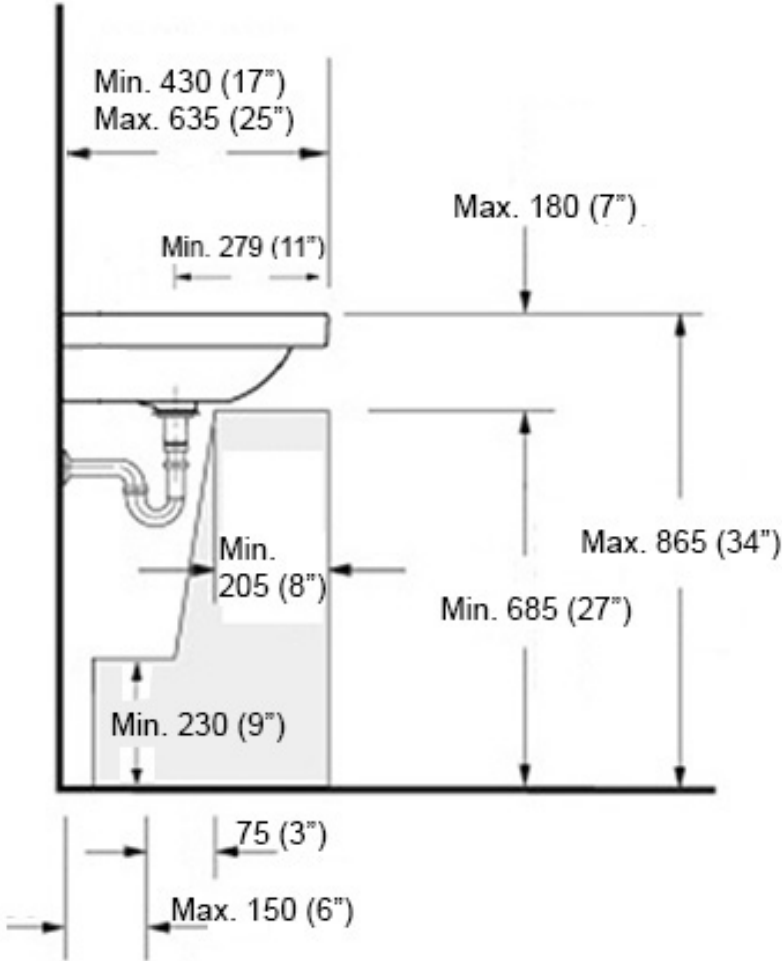

Codes & Standards:

- ADA Compliant

* WS Bath Collections reserves the right to revise dimensions or information on this sheet without notice

Collection Luxury	Model Luxury 60	Dimensions Metric <i>1 inch = 2.54 cm</i> <i>1 inch = 25.4 mm</i>	 1051 Lea Drive - Collegeville, PA 19426 Tel. 215 513 9400 - Fax 610 831 0215 www.ws bathcollections.com - info@ws bathcollections.com
-------------------------------	-----------------------------	---	---

Collection
Luxury

Model |
Luxury 60

Dimensions Metric
1 inch = 2.54 cm
1 inch = 25.4 mm

WS[®]
BATH
COLLECTIONS

1051 Lea Drive - Collegeville, PA 19426
Tel. 215 513 9400 - Fax 610 831 0215
www.ws bathcollections.com - info@ws bathcollections.com

Silicone (optional)

Collection
Luxury

Model |
Luxury 60

Dimensions Metric
1 inch = 2.54 cm
1 inch = 25.4 mm

WS[®]
BATH
COLLECTIONS

1051 Lea Drive - Collegeville, PA 19426
Tel. 215 513 9400 - Fax 610 831 0215
www.ws bathcollections.com - info@ws bathcollections.com

Recommended ADA Installation

Note: ADA Compliant when installed in accordance with ADA guidelines

<p>Collection Luxury</p>	<p>Model Luxury 60</p>	<p>Dimensions Metric 1 inch = 2.54 cm 1 inch = 25.4 mm</p>	 <p>1051 Lea Drive - Collegeville, PA 19426 Tel. 215 513 9400 - Fax 610 831 0215 www.ws bathcollections.com - info@ws bathcollections.com</p>
-------------------------------------	-------------------------------------	--	---