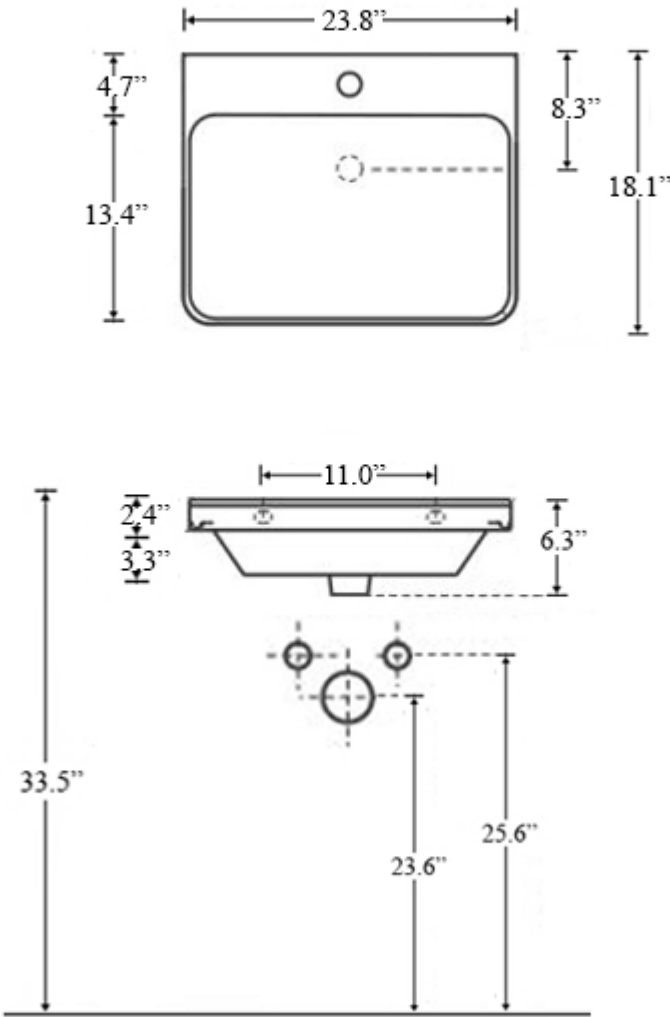

Related Items:

- WSBC 53991 | Push Waste Drain
- WSBC 53922 | Decorative Trap

Finishes:

-  Glossy White
-  Matte Black

SKU# | Options:

- Luxury 60.00 WG | No Faucet Hole, Glossy White
- Luxury 60.01 WG | One Faucet Hole, Glossy White
- Luxury 60.03 WG | Three Faucet Holes, Glossy White
- Luxury 60.00 BM | No Faucet Hole, Matte Black
- Luxury 60.01 BM | One Faucet Hole, Matte Black
- Luxury 60.03 BM | Three Faucet Holes, Matte Black

Codes & Standards:

- ADA Compliant

* WS Bath Collections reserves the right to revise dimensions or information on this sheet without notice

Collection Luxury	Model Luxury 60	Dimensions Metric <i>1 inch = 2.54 cm</i> <i>1 inch = 25.4 mm</i>	 1051 Lea Drive - Collegeville, PA 19426 Tel. 215 513 9400 - Fax 610 831 0215 www.ws bathcollections.com - info@ws bathcollections.com
-------------------------------	-----------------------------	---	---

Collection
Luxury

Model |
Luxury 60

Dimensions Metric
1 inch = 2.54 cm
1 inch = 25.4 mm

WS[®]
BATH
COLLECTIONS

1051 Lea Drive - Collegeville, PA 19426
Tel. 215 513 9400 - Fax 610 831 0215
www.ws bathcollections.com - info@ws bathcollections.com

Silicone (optional)

Collection
Luxury

Model |
Luxury 60

Dimensions Metric
1 inch = 2.54 cm
1 inch = 25.4 mm

WS[®]
BATH
COLLECTIONS

1051 Lea Drive - Collegeville, PA 19426
Tel. 215 513 9400 - Fax 610 831 0215
www.ws bathcollections.com - info@ws bathcollections.com